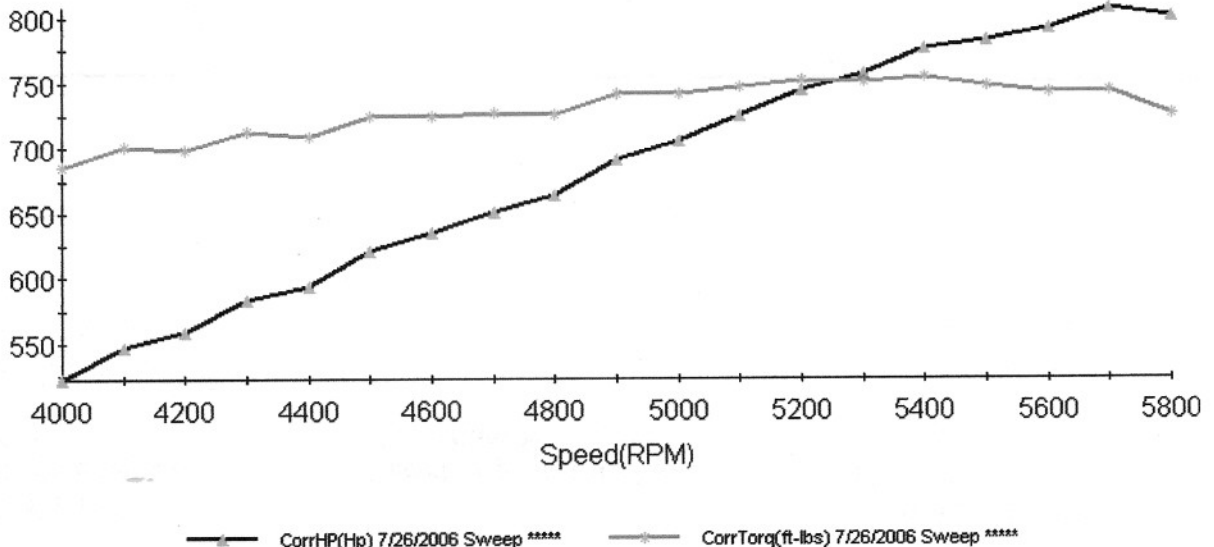

6190 Apple Avenue Muskegon, MI 49442

(231)788-5869

**Test Information**

**Customer Name:** Shelly Batts **Test Date:** 7/26/06

**Engine specifications**

**C.I.D.:** 427 **Carburator:** single 750

**Fuel Type/octane:** 91 octane **Ignition Timing:** 28 degrees

**Peaks**

<b>Peak CorrHP (7/26/2006 Sweep *****)</b>	808	<b>Speed at peak CorrHP (7/26/2006 Sweep *****)</b>	5700	<b>Average CorrHP (7/26/2006 Sweep *****)</b>	682
<b>Peak CorrTorq (7/26/2006 Sweep *****)</b>	755	<b>Speed at peak CorrTorq (7/26/2006 Sweep *****)</b>	5400	<b>Average CorrTorq (7/26/2006 Sweep *****)</b>	730

**Performance Graph**